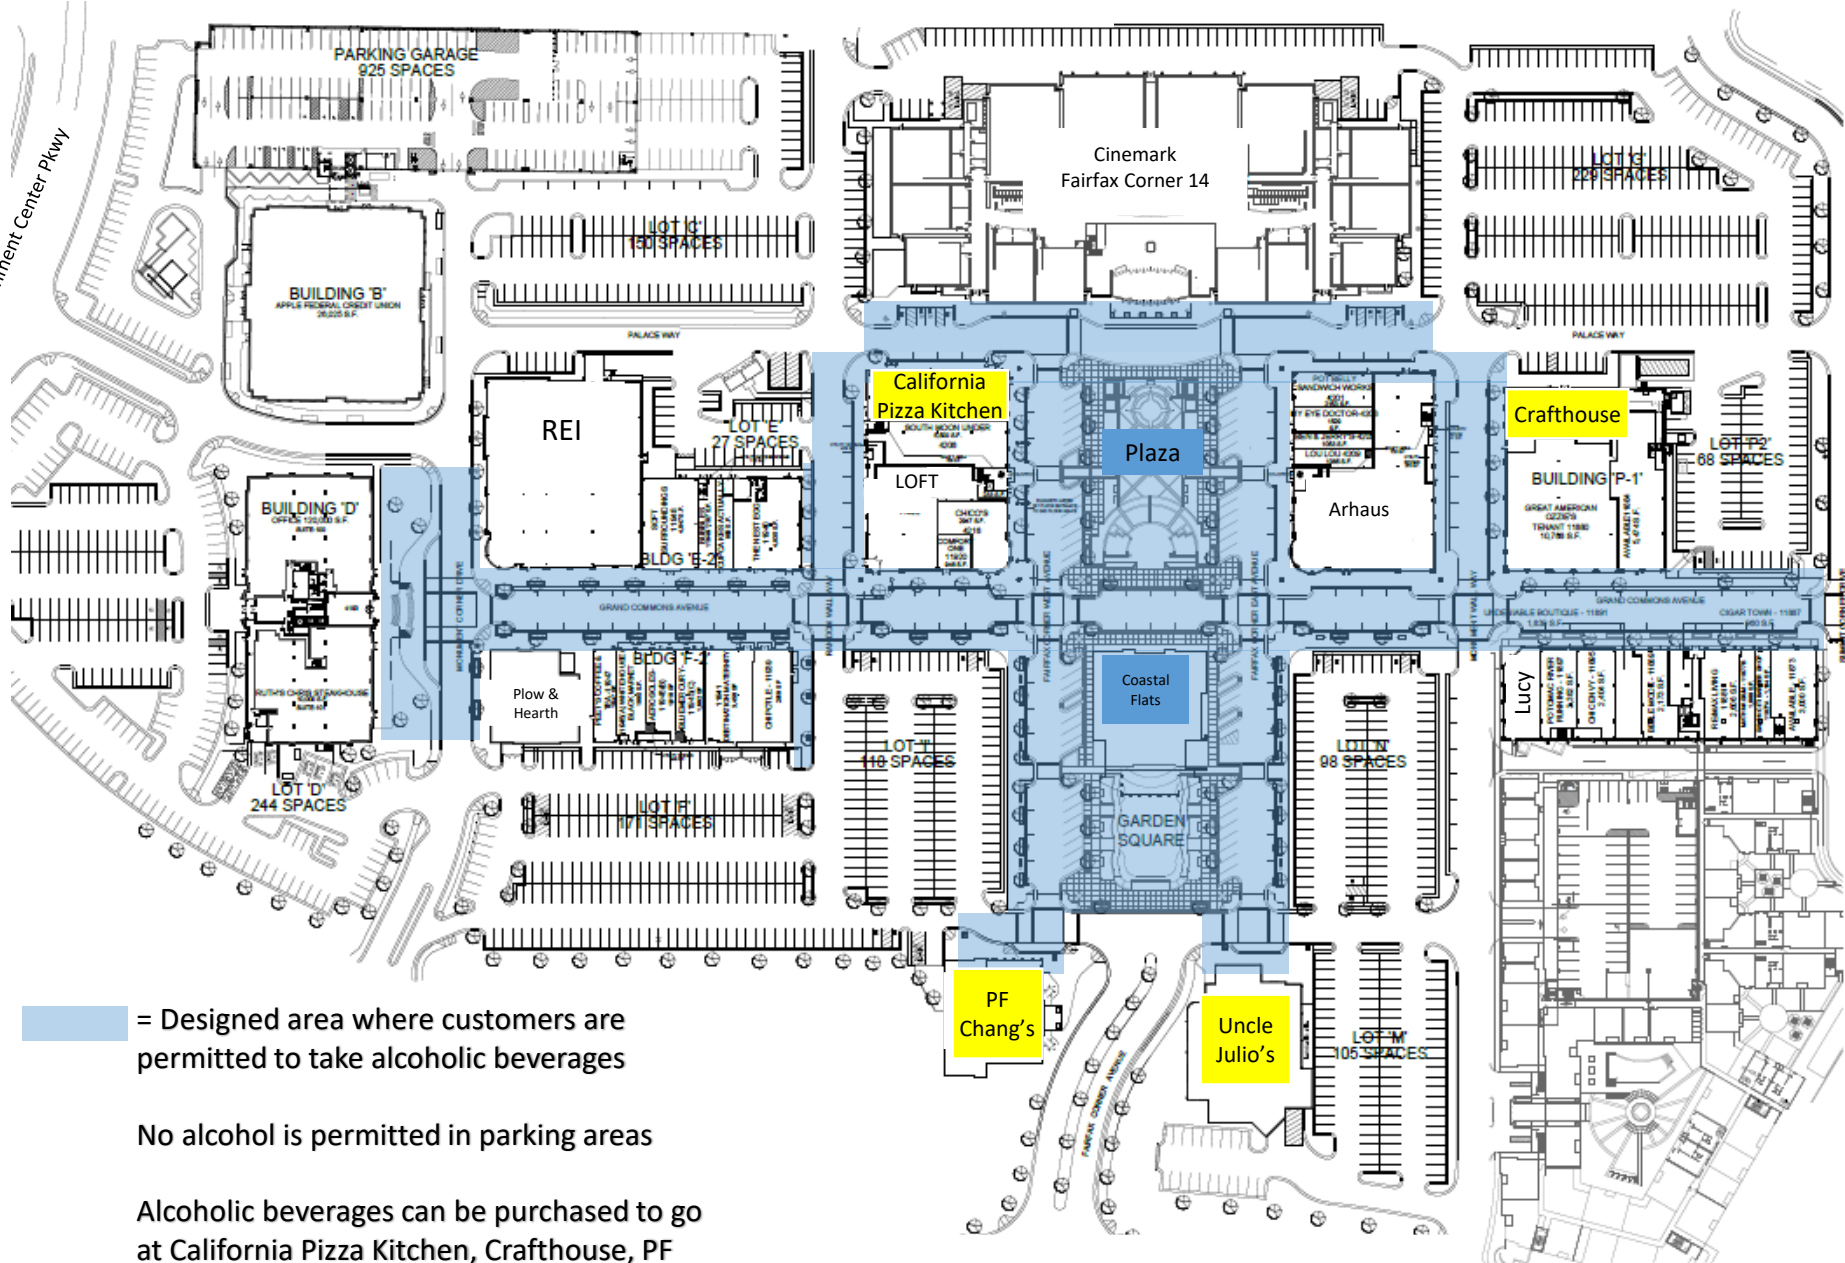

Government Center Pkwy

= Designed area where customers are permitted to take alcoholic beverages

No alcohol is permitted in parking areas

Alcoholic beverages can be purchased to go at California Pizza Kitchen, Crafthouse, PF Chang's and Uncle Julio's